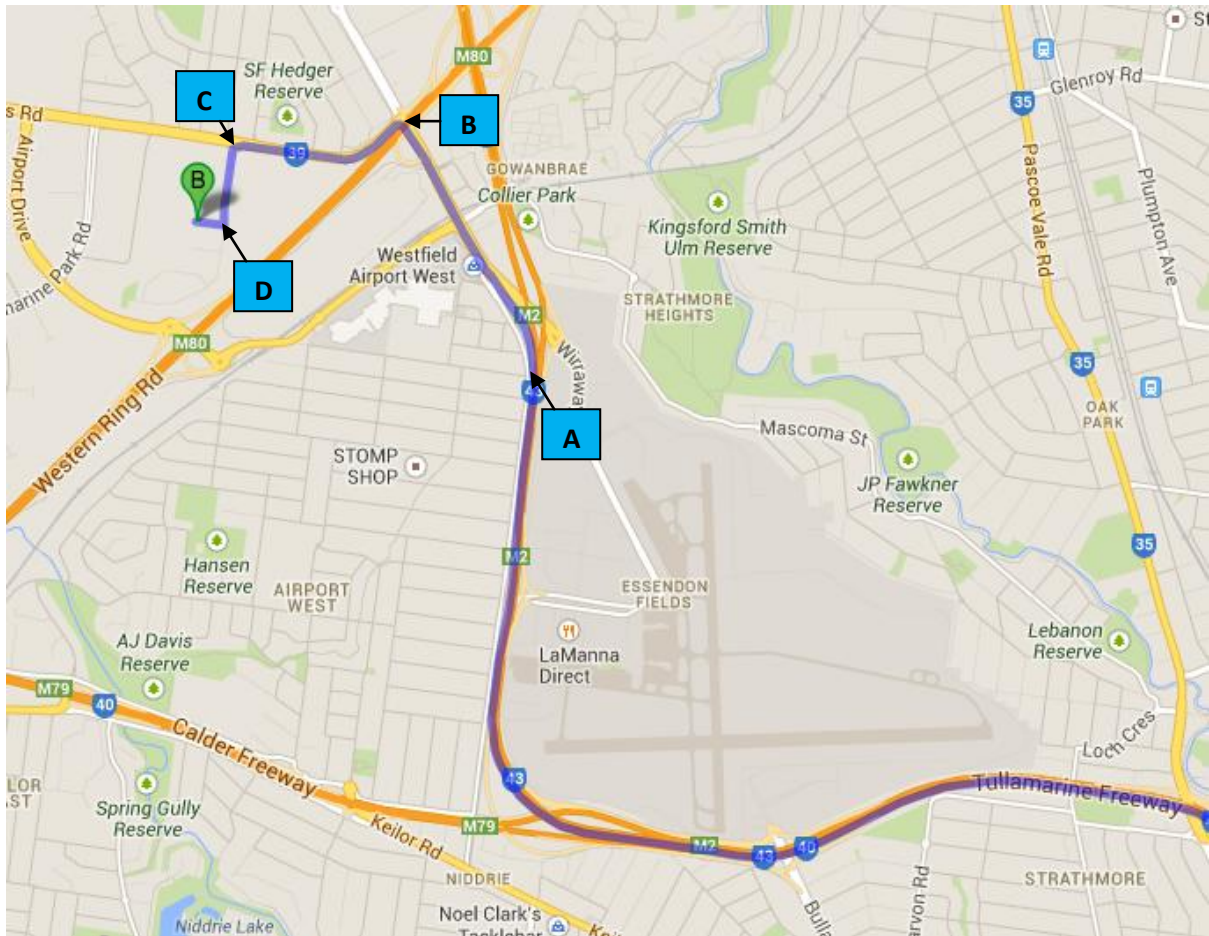

Directions to Parking Port – Heading up Tullamarine Freeway

Address: 7 Adina Ct, Tullamarine, 3043

When heading up the Tullamarine Freeway towards Melbourne Airport

- A) Take Melrose Drive exit. Drive pass three set of traffic lights, then
- B) Take a LEFT on to Sharps Rd. This is directly after the Western Ring Road Underpass.
- C) Take a LEFT onto Barrie Rd (second set of traffic lights).
- D) Take a RIGHT on the first court which is Adina Ct. Parking Port is at the end of the Court