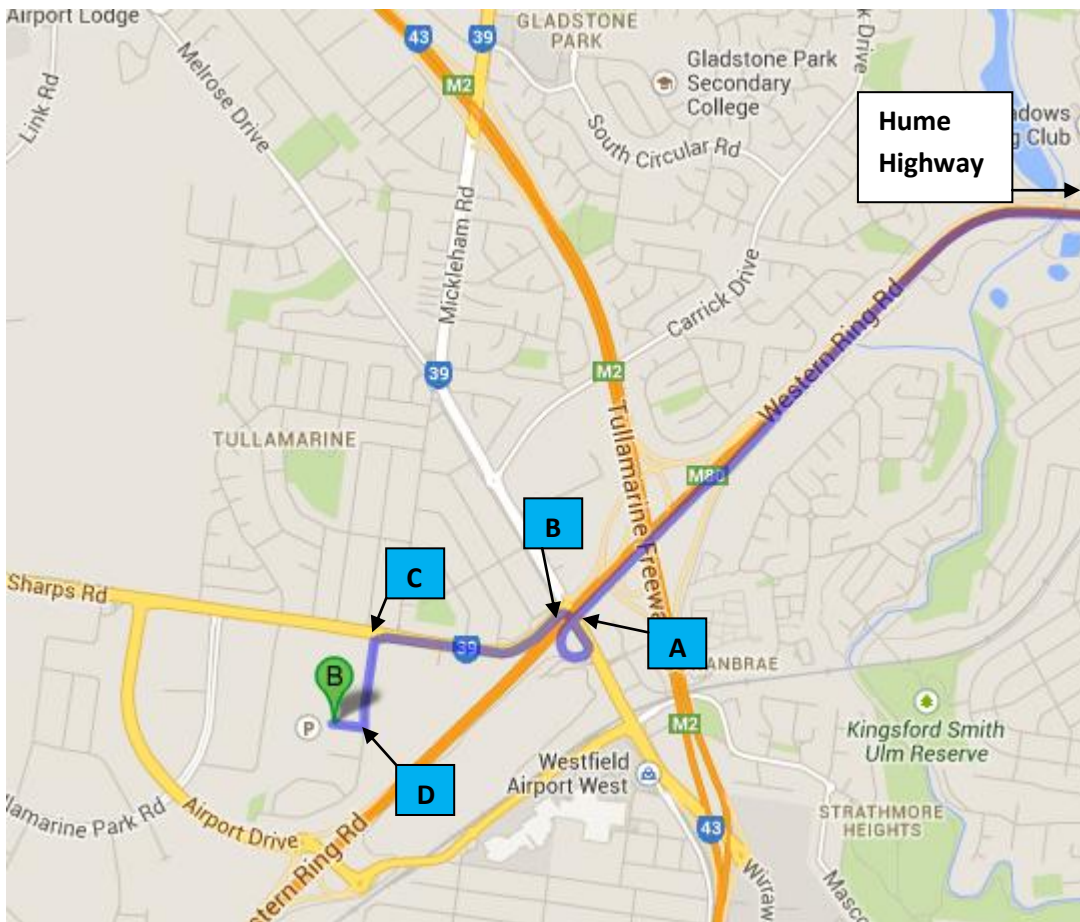

Directions to Parking Port – Heading SW on Western Ring Rd (From Hume Hwy)

Address: 7 Adina Ct, Tullamarine, 3043

When on the Western Ring Rd coming from the Hume Highway

- A) Take the Melrose Drive Exit and then turn LEFT onto Melrose Drive
- B) Go underneath the Western Ring Road Underpass and take a LEFT on to Sharps Rd
- C) Take a LEFT into Barrie Road
- D) Take the first RIGHT into Adina Ct