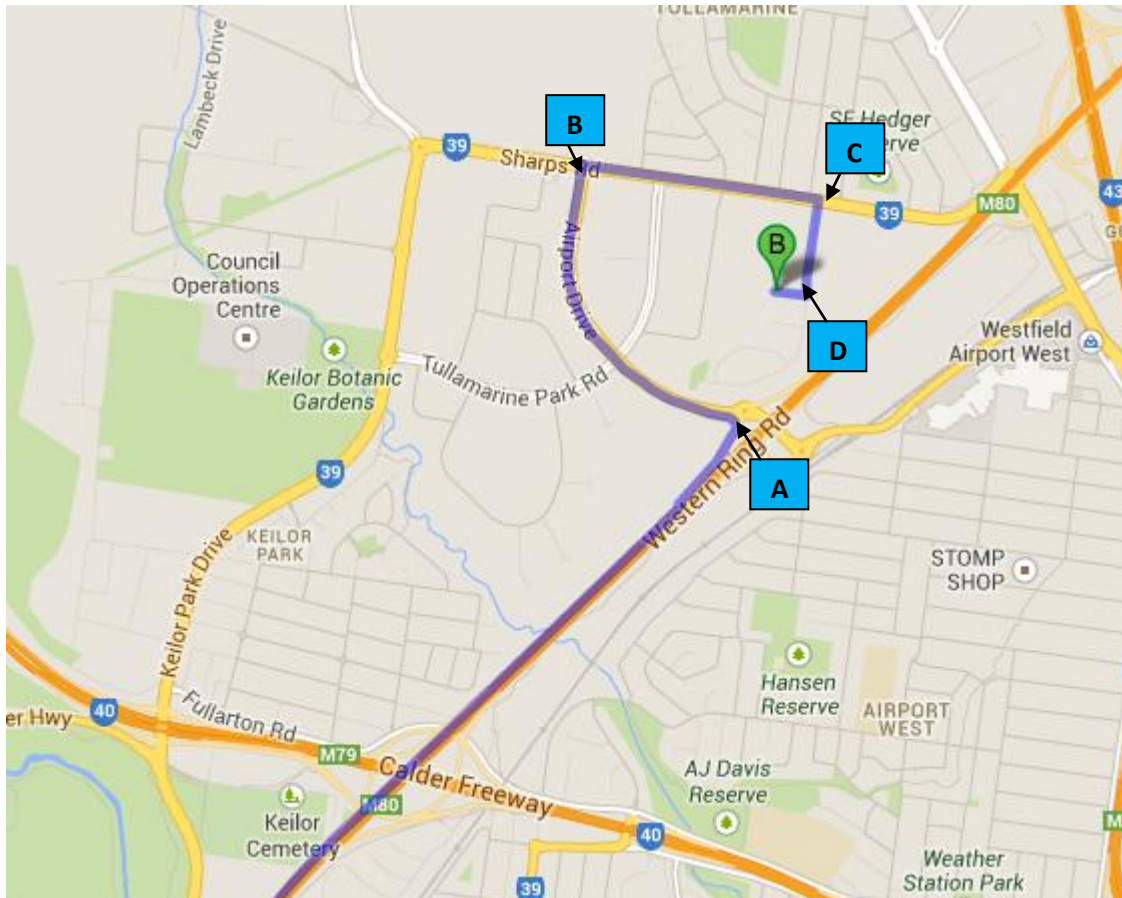

## Directions to Parking Port – Heading NE on Western Ring Rd

**Address: 7 Adina Ct, Tullamarine, 3043**

### When on the Western Ring Rd heading towards Melbourne Airport

- A) Take Airport Drive exit, drive to the end until the T intersection then
- B) Take a RIGHT onto Sharps Rd
- C) Take a RIGHT onto Barrie Rd
- D) Take a RIGHT into the first court which is Adina Ct. Parking Port is at the end of the Court